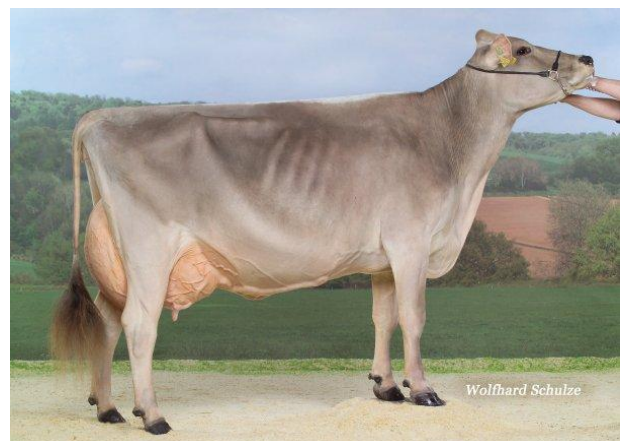

Denmark Biene EX94 (R Hart TC Denmark)