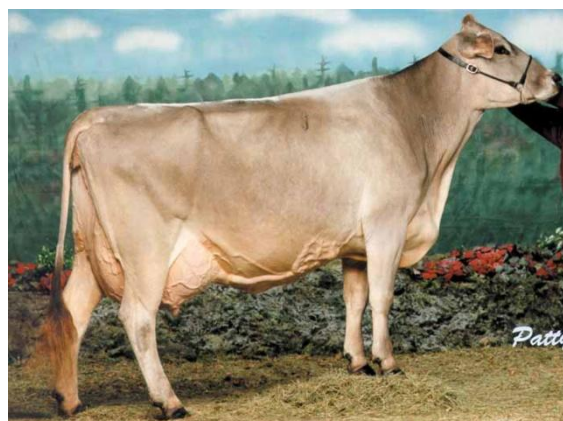

Sisters to R Hart CB Christian EX92 3E:
Top - R Hart CD Candy EX92 3E
Top Right - R Hart CD Connie EX92 2E
Right - R Hart CD Clar EX93 2E